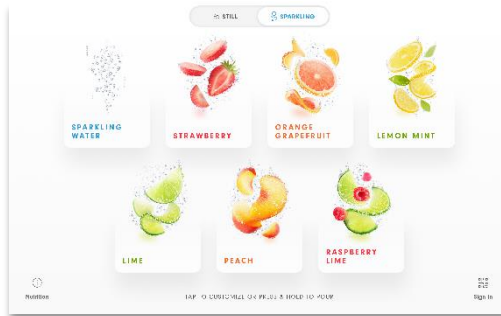

SodaStream Professional™ is on a mission to change the way people drink water

SodaStreamProfessional.com

Connected ecosystem

SodaStream Professional™ is made up of three components: a beautifully designed water dispenser, a companion smartphone app, and a personalized QR code sticker for reusable bottles that allows consumers to be effortlessly recognized by the dispenser.

Elevated hydration

Pour nano-filtered sparkling or still water with six exciting unsweetened flavors in easy to install 1G BIBs.

Personalized experience

Customize your drink's flavor intensity, temperature, and carbonation level. Save favorites, automatically track your hydration, and calculate the number of single-use plastic bottles you've saved.